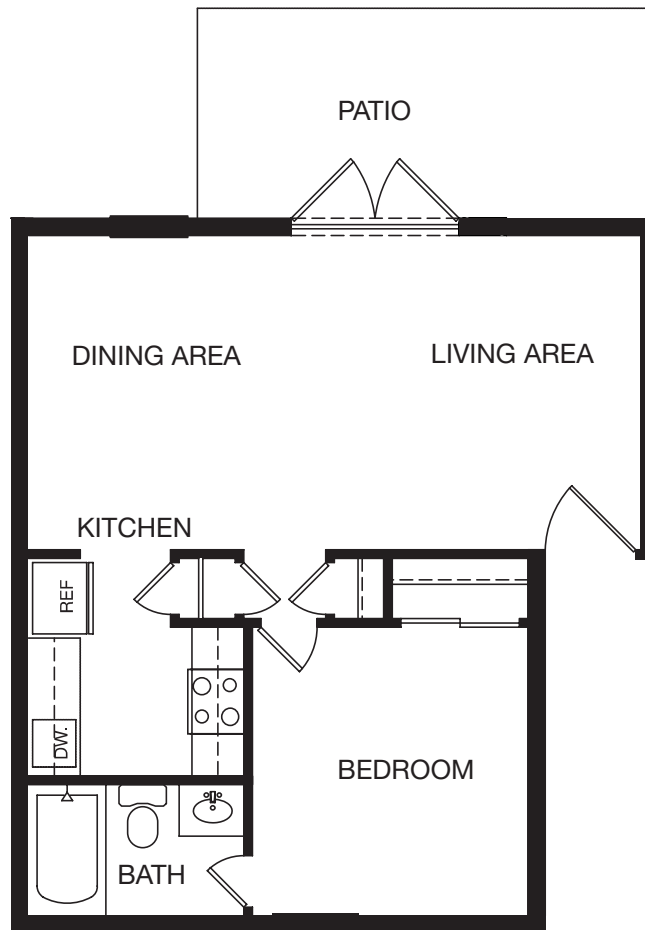

Waterside Floorplans (Standard)

PLAN A-1

1 BEDROOM • 1 BATH

APPROX. 550 SQ. FT.