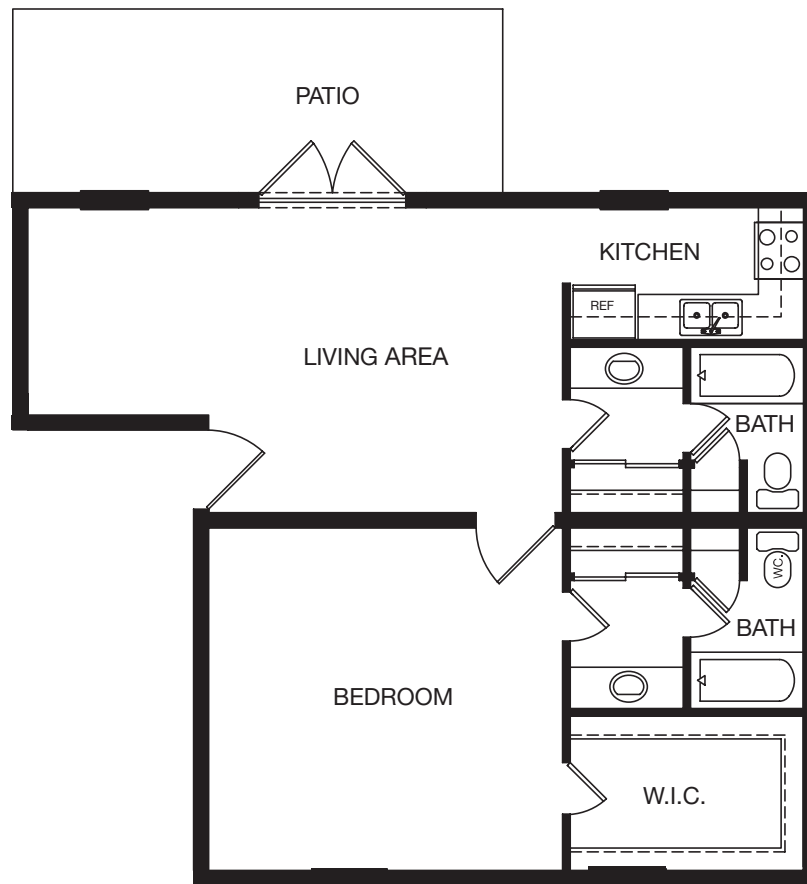

Waterside Floorplans (Standard)

PLAN B4

1 BEDROOM • 2 BATH

APPROX. 823 SQ. FT.