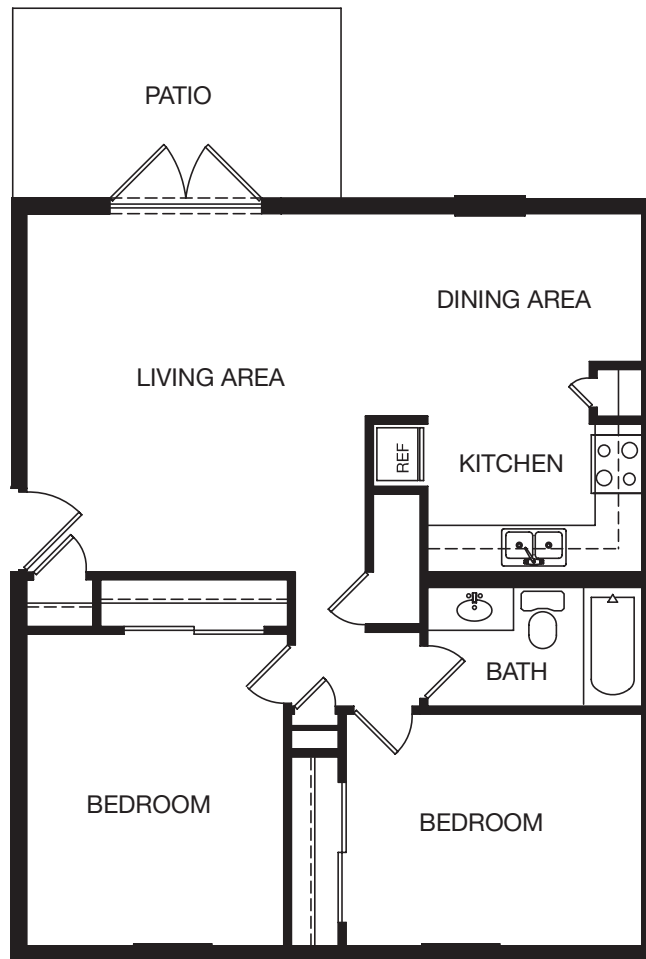

Waterside Floorplans (Standard)

PLAN C-1A

2 BEDROOM • 1 BATH

APPROX. 825 SQ. FT.