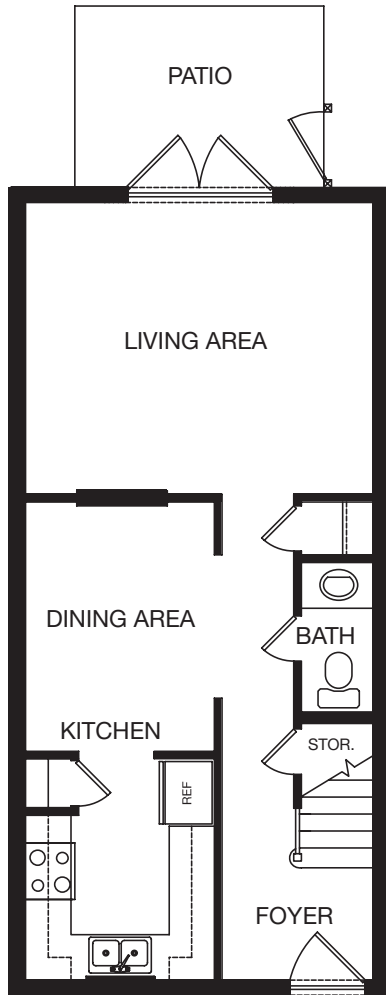

# Waterside Floorplans (Standard)

**First Level**

**Second Level**

## Plan FF1

**2 BEDROOM • 1.5 BATH**

**APPROX. 1,053 SQ. FT.**