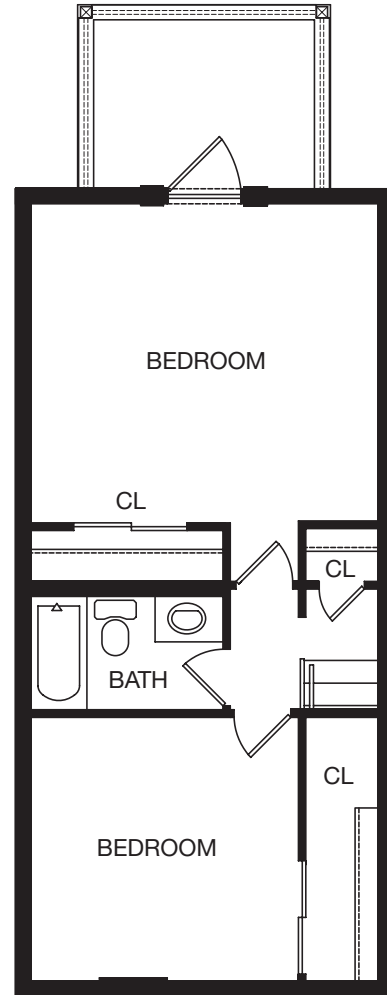

# Waterside Floorplans (Standard)

**First Level**

**Second Level**

## Plan FF1

**2 BEDROOM • 1.5 BATH**

**APPROX. 1,053 SQ. FT.**